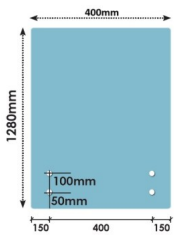

400x1280 x 15mm Glass With 4 x Bottom Holes for Standoffs

- Width: 400mm
- Height: 1280mm
- Thickness: 15mm
- 4 x 22mm holes for Standoffs

Suitable for installation with:

- Glass Standoffs
- Top Mount Rail

Glass is certified to Australian Standards
Toughened and Heat Soaked Glass with Polished Edges

Rating: Not Rated Yet

Price
\$ 75.00

\$ 75.00

[Ask a question about this product](#)

Description

- Width: 400mm
- Height: 1280mm
- Thickness: 15mm
- 4 x 22mm holes for Standoffs

400 x 1280 Standoff Facemount Glass Panel

Suitable for installation with:

- Glass Standoffs
- Top Mount Rail

Glass is certified to Australian Standards
Toughened and Heat Soaked Glass with Polished Edges