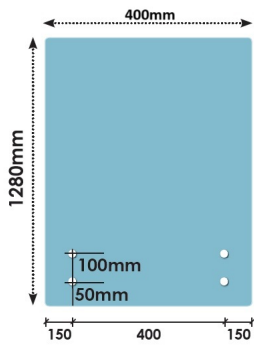

400x1280 x 15mm Glass With 4 x Bottom Holes for Standoffs

- Width: 400mm
- Height: 1280mm
- Thickness: 15mm
- 4 x 22mm holes for Standoffs

Suitable for installation with:

- Glass Standoffs
- Top Mount Rail

Glass is certified to Australian Standards
Toughened and Heat Soaked Glass with Polished Edges

Rating: Not Rated Yet

Price
\$ 75.00

\$ 75.00

[Ask a question about this product](#)

Description

- Width: 400mm
- Height: 1280mm
- Thickness: 15mm
- 4 x 22mm holes for Standoffs

400 x 1280 Standoff Facemount Glass Panel

Suitable for installation with:

- Glass Standoffs
- Top Mount Rail

Glass is certified to Australian Standards
Toughened and Heat Soaked Glass with Polished Edges