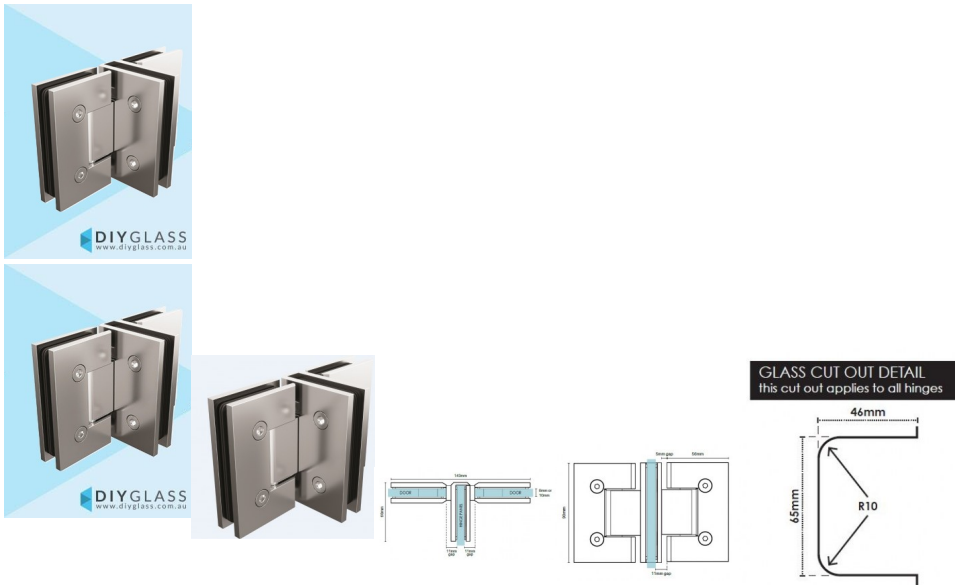

3 Way Glass to Glass Chrome Shower Screen Door Hinge

2 required per door

- 3 Way Glass to Glass Hinge allows for 2 x Doors from 1 x Hinge Panel
- Chrome Plated Finish
- Square Finish Edges
- Suitable for 8mm & 10mm Glass
- "D" Style Glass Cutouts
- Self Closing from approximately 25 Degrees
- Dual Action - opens inwards and outwards (90 Degrees inwards and Outwards)
- Will hold door at 90 degrees inwards, 90 Degree Outwards and 180 Degrees closed.
- Made from solid brass
- Allen Key & Gaskets included

Maximum Door Weight when 2 hinges used is 35kg

Maximum Door Width when 2 hinges used is 800mm

Rating: Not Rated Yet

Price

\$ 115.00

\$ 115.00

[Ask a question about this product](#)

Description

2 required per door

3 Way Glass to Glass Chrome Shower Screen Hinge

- 3 Way Glass to Glass Hinge allows for 2 x Doors from 1 x Hinge Panel
- Chrome Plated Finish
- Square Finish Edges
- Suitable for 8mm & 10mm Glass
- "D" Style Glass Cutouts
- Self Closing from approximately 25 Degrees
- Dual Action - opens inwards and outwards (90 Degrees inwards and Outwards)
- Will hold door at 90 degrees inwards, 90 Degree Outwards and 180 Degrees closed.
- Made from solid brass
- Allen Key & Gaskets included