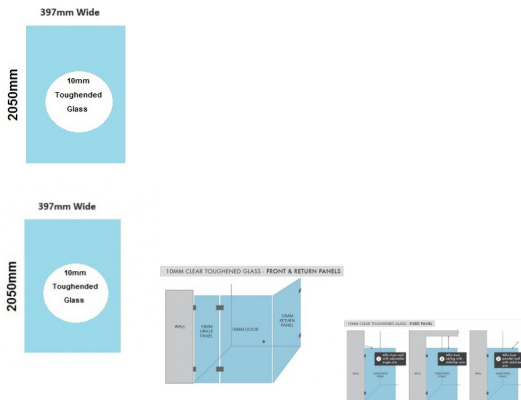

397(w)x2050(h)x10mm Glass Shower Screen Return/Fixed Panel

This panel can be used as a return panel when installing a corner shower or a fixed panel when installing a single panel screen.

- Width: 397mm
- Height: 2050mm
- Thickness: 10mm
- Weight: 20kg
- Allow a 3mm Gap between the wall and glass and a 3mm Gap between this panel and the door.

Installation Widths:

- 400mm when installing with a wall bracket
- 407-410mm when installing with 19mm U Channel
- 407-422mm when installing with 35mm U Channel

Rating: Not Rated Yet

Price

\$ 67.00

\$ 67.00

[Ask a question about this product](#)

Description

This panel can be used as a return panel when installing a corner shower or a fixed panel when installing a single panel screen.

- Width: 397mm
- Height: 2050mm
- Thickness: 10mm
- Weight: 20kg
- Allow a 3mm Gap between the wall and glass and a 3mm Gap between this panel and the door.

Installation Widths:

397(w)x2050(h)x10mm Glass Shower Screen Panel

- 400mm when installing with a wall bracket
- 407-410mm when installing with 19mm U Channel
- 407-422mm when installing with 35mm U Channel