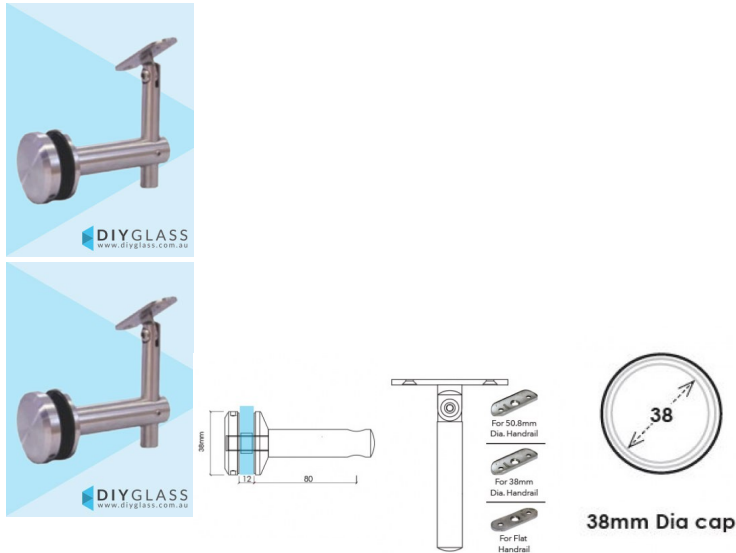

## 38mm Diameter Round Offset Bracket - Adjustable Height - Adjustable Saddle

- 38mm Diameter Round Cap
- Suits round and flat rails
- Adjustable Height
- Adjustable Saddle
- Includes 3 Saddles 38mm, 50mm and Flat. You can simply change the saddle to use with different profile handrails.
- Requires a 20mm Diameter Hole in the Glass

### Description

- 38mm Diameter Round Cap
- Suits round and flat rails
- Adjustable Height
- Adjustable Saddle
- Includes 3 Saddles 38mm, 50mm and Flat. You can simply change the saddle to use with different profile handrails.
- Requires a 20mm Diameter Hole in the Glass