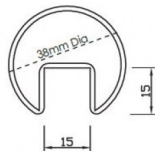

## 38mm 5800mm Long Slotted Round Tube for Glass Balustrade / Pool Fence Top Rail

38mm 5800mm Long Glass Top Rail Tube

- 38mm 5800mm Long Slotted Tube
- Use for Glass Balustrade or Glass Pool Fence Top Rail
- Fits directly onto the top of the glass
- 316 grade Stainless Steel
- 15x15mm Slot
- Install with glazing rubber or silicon directly to the glass
- Available in Mirror or satin finish

Rating: Not Rated Yet

**Price**

\$ 214.00

\$ 214.00

[Ask a question about this product](#)

Description

- 38mm 5800mm Long Slotted Tube
- Use for Glass Balustrade or Glass Pool Fence Top Rail
- Fits directly onto the top of the glass
- 316 grade Stainless Steel
- 15x15mm Slot
- Install with glazing rubber or silicon directly to the glass
- Available in Mirror or satin finish