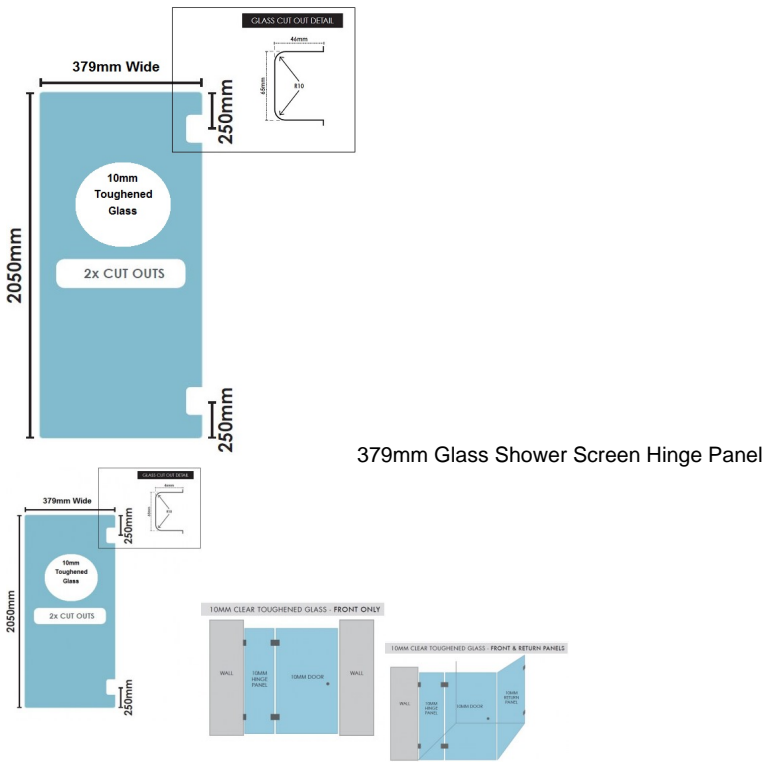

379(w)x2050(h)x10mm Glass Shower Screen Hinge Panel

- Width: 379mm
- Height: 2050mm
- Thickness: 10mm
- Weight: 19kg
- Allow a 3mm Gap between the wall and glass and a 5mm Gap between this panel and the door.

When installed using U Channel:

- When installed with a 600mm door in a corner configuration using a return panel the overall width will be 1008mm
- When installed with a 600mm door between two wall the overall width will be 998mm

Rating: Not Rated Yet

Price

\$ 118.00

\$ 118.00

[Ask a question about this product](#)

379(w)x2050(h)x10mm Glass Shower Screen Hinge Panel

Description

- Width: 379mm
- Height: 2050mm
- Thickness: 10mm
- Weight: 19kg
- Allow a 3mm Gap between the wall and glass and a 5mm Gap between this panel and the door.