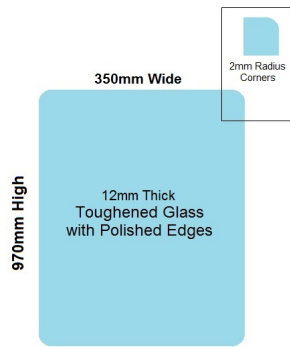

350x970x12mm Toughened Glass Balustrade Panels with Polished edges

350 x 970 Toughened Glass Balustrade Panel