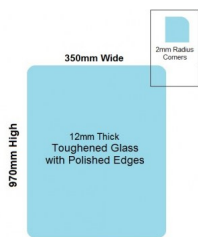

Toughened Glass Panel for Glass Balustrade

Glass is certified to Australian Standards

Suitable for installation with:

Rating: Not Rated Yet

Price
$ 35.00

$ 35.00

[Ask a question about this product](#)

Description

Toughened Glass Panel for Glass Balustrade

Glass is certified to Australian Standards

- Width: 350mm