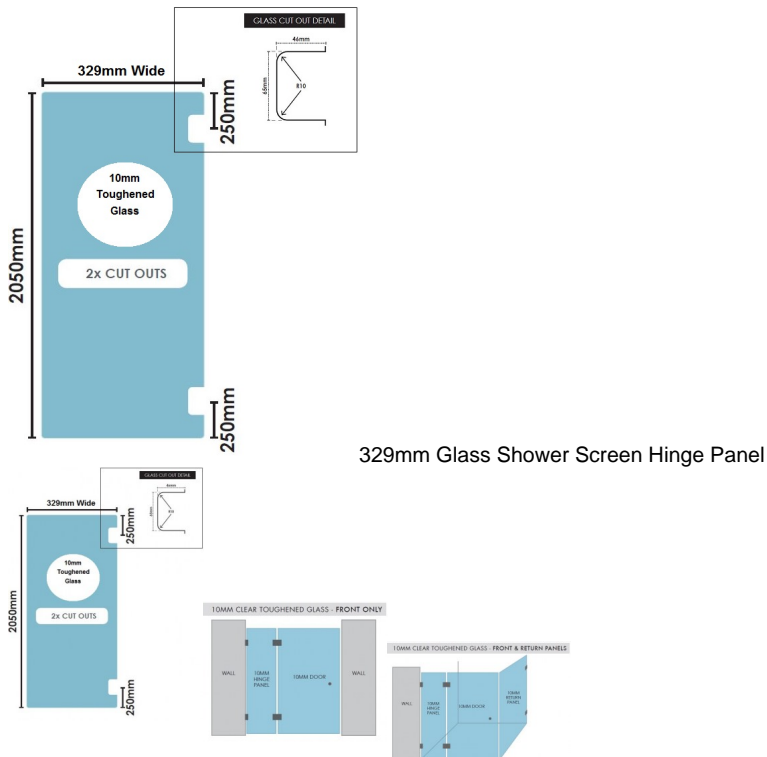

## 329(w)x2050(h)x10mm Glass Shower Screen Hinge Panel

329mm Glass Shower Screen Hinge Panel

- Width: 329mm
- Height: 2050mm
- Thickness: 10mm
- Weight: 17kg
- Allow a 3mm Gap between the wall and glass and a 5mm Gap between this panel and the door.

When installed using U Channel:

- When installed with a 600mm door in a corner configuration using a return panel the overall width will be 958mm
- When installed with a 600mm door between two wall the overall width will be 948mm

## 329(w)x2050(h)x10mm Glass Shower Screen Hinge Panel

---

### Description

- Width: 329mm
- Height: 2050mm
- Thickness: 10mm
- Weight: 17kg
- Allow a 3mm Gap between the wall and glass and a 5mm Gap between this panel and the door.