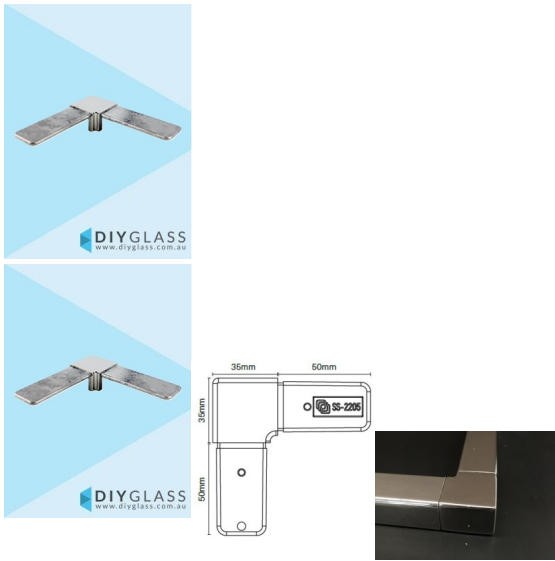

30x21mm 90 Degree Joiner for Glass Balustrade / Pool Fence Top Rail

- Joins 30x21mm Slotted Tube at a 90 degree angle (on a corner)
- 316 grade Stainless Steel
- Fit by Welding or epoxy glue
- Available in Mirror or satin finish

Rating: Not Rated Yet

Price
\$ 21.00

\$ 21.00

[Ask a question about this product](#)

Description

- Joins 30x21mm Slotted Tube at a 90 degree angle (on a corner)
- 316 grade Stainless Steel
- Fit by Welding or epoxy glue
- Available in Mirror or satin finish