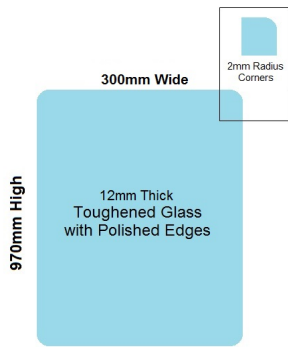

300x970x12mm Toughened Glass Balustrade Panels with Polished edges

300 x 970 Toughened Glass Balustrade Panel

Toughened Glass Panel for Glass Balustrade

Glass is certified to Australian Standards

- Width: 300mm
- Height: 970mm
- Thickness: 12mm
- Weight: 10kg
- Treatment: Toughened and Heat Soaked
- Edges: Polished all 4 sides

Suitable for installation with:

- Friction Spigots
- Deck Mount Channel
- Side Fix glass clamps off posts

Rating: Not Rated Yet

Price
\$ 30.00

\$ 30.00

[Ask a question about this product](#)

Description

300 x 970 Toughened Glass Balustrade Panel

Toughened Glass Panel for Glass Balustrade

Glass is certified to Australian Standards

- Width: 300mm
- Height: 970mm
- Thickness: 12mm
- Weight: 10kg
- Treatment: Toughened and Heat Soaked
- Edges: Polished all 4 sides