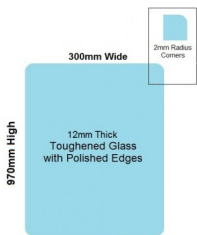

300x970x12mm Toughened Glass Balustrade Panels with Polished edges

300 x 970 Toughened Glass Balustrade Panel

Toughened Glass Panel for Glass Balustrade

Glass is certified to Australian Standards

- Width: 300mm
- Height: 970mm
- Thickness: 12mm
- Weight: 10kg
- Treatment: Toughened and Heat Soaked
- Edges: Polished all 4 sides

Suitable for installation with:

- Friction Spigots
- Deck Mount Channel
- Side Fix glass clamps off posts

Rating: Not Rated Yet

Price
\$ 30.00

\$ 30.00

[Ask a question about this product](#)

Description

300 x 970 Toughened Glass Balustrade Panel

Toughened Glass Panel for Glass Balustrade

Glass is certified to Australian Standards

- Width: 300mm
- Height: 970mm
- Thickness: 12mm
- Weight: 10kg
- Treatment: Toughened and Heat Soaked
- Edges: Polished all 4 sides