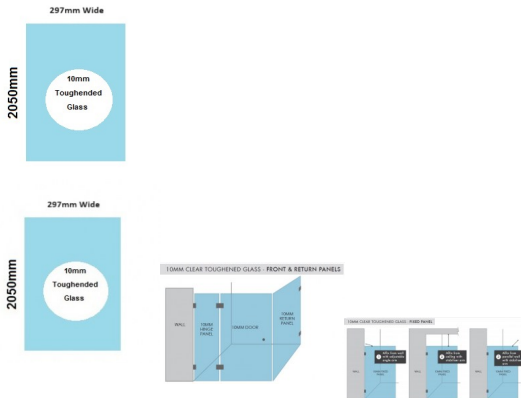

## 297(w)x2050(h)x10mm Glass Shower Screen Return/Fixed Panel

This panel can be used as a return panel when installing a corner shower or a fixed panel when installing a single panel screen.

- Width: 297mm
- Height: 2050mm
- Thickness: 10mm
- Weight: 15kg
- Allow a 3mm Gap between the wall and glass and a 3mm Gap between this panel and the door.

Installation Widths:

- 300mm when installing with a wall bracket
- 307-310mm when installing with 19mm U Channel
- 307-322mm when installing with 35mm U Channel

Rating: Not Rated Yet

**Price**  
\$ 50.00

\$ 50.00

[Ask a question about this product](#)

Description

This panel can be used as a return panel when installing a corner shower or a fixed panel when installing a single panel screen.

- Width: 297mm
- Height: 2050mm
- Thickness: 10mm
- Weight: 15kg
- Allow a 3mm Gap between the wall and glass and a 3mm Gap between this panel and the door.

## 297(w)x2050(h)x10mm Glass Shower Screen Panel

---

- 300mm when installing with a wall bracket
- 307-310mm when installing with 19mm U Channel
- 307-322mm when installing with 35mm U Channel