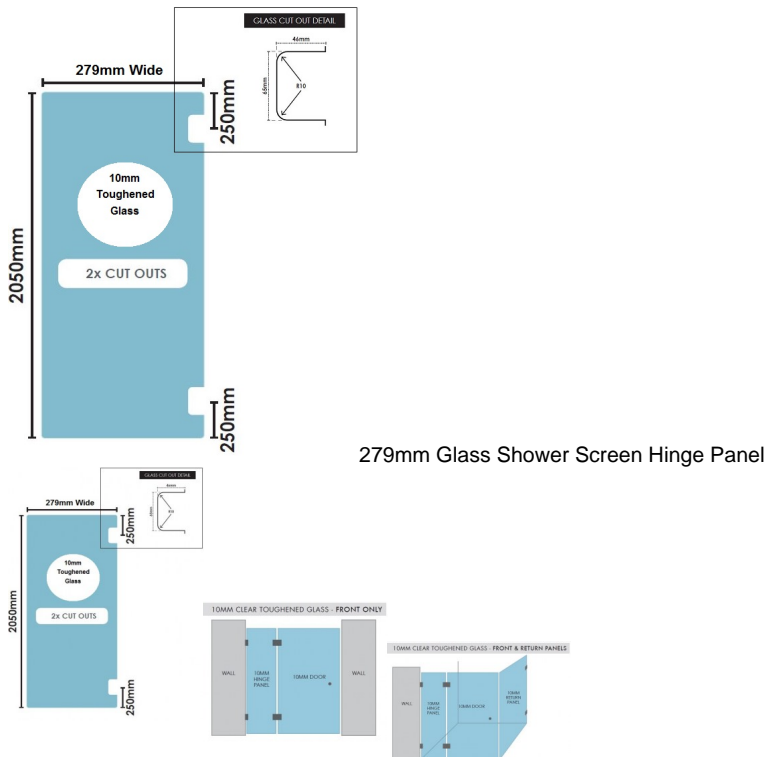

279(w)x2050(h)x10mm Glass Shower Screen Hinge Panel

- Width: 279mm
- Height: 2050mm
- Thickness: 10mm
- Weight: 14kg
- Allow a 3mm Gap between the wall and glass and a 5mm Gap between this panel and the door.

When installed using U Channel:

- When installed with a 600mm door in a corner configuration using a return panel the overall width will be 908mm
- When installed with a 600mm door between two wall the overall width will be 898mm

Rating: Not Rated Yet

Price
\$ 87.00

\$ 87.00

[Ask a question about this product](#)

279(w)x2050(h)x10mm Glass Shower Screen Hinge Panel

Description

- Width: 279mm
- Height: 2050mm
- Thickness: 10mm
- Weight: 14kg
- Allow a 3mm Gap between the wall and glass and a 5mm Gap between this panel and the door.