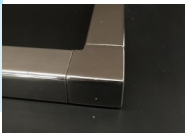

25x21mm 90 Degree Joiner for Glass Balustrade / Pool Fence Top Rail

25x21mm 90 Degree Joiner for Glass Top Rail

- Joins 25x21mm Slotted Tube at a 90 degree angle (on a corner)
- 316 grade Stainless Steel
- Fit by Welding or epoxy glue
- Available in Mirror or satin finish

Rating: Not Rated Yet

Price
\$ 20.80

\$ 20.80

[Ask a question about this product](#)

Description

- Joins 25x21mm Slotted Tube at a 90 degree angle (on a corner)
- 316 grade Stainless Steel
- Fit by Welding or epoxy glue
- Available in Mirror or satin finish