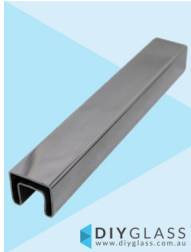

25x21mm 5800mm Long Slotted Rectangle Tube for Glass Balustrade / Pool Fence Top Rail

DIYGLASS
www.diyglass.com.au

25x21mm 5800mm Long Slotted Glass Balustrade Top Rail

DIYGLASS
www.diyglass.com.au

- Use for Glass Balustrade or Glass Pool Fence Top Rail
- Fits directly onto the top of the glass
- 316 grade Stainless Steel
- 14x14mm Slot
- Install with glazing rubber or silicon directly to the glass
- Available in Mirror or satin finish

Rating: Not Rated Yet

Price

\$ 153.00

\$ 153.00

[Ask a question about this product](#)

Description

- Use for Glass Balustrade or Glass Pool Fence Top Rail
- Fits directly onto the top of the glass
- 316 grade Stainless Steel
- 14x14mm Slot
- Install with glazing rubber or silicon directly to the glass
- Available in Mirror or satin finish