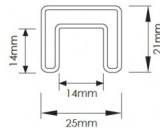

25x21mm 5800mm Long Slotted Rectangle Tube for Glass Balustrade / Pool Fence Top Rail

DIYGLASS
www.diyglass.com.au

25x21mm 5800mm Long Slotted Glass Balustrade Top Rail

DIYGLASS
www.diyglass.com.au

- Use for Glass Balustrade or Glass Pool Fence Top Rail
- Fits directly onto the top of the glass
- 316 grade Stainless Steel
- 14x14mm Slot
- Install with glazing rubber or silicon directly to the glass
- Available in Mirror or satin finish

Rating: Not Rated Yet

Price

\$ 153.00

\$ 153.00

[Ask a question about this product](#)

Description

- Use for Glass Balustrade or Glass Pool Fence Top Rail
- Fits directly onto the top of the glass
- 316 grade Stainless Steel
- 14x14mm Slot
- Install with glazing rubber or silicon directly to the glass
- Available in Mirror or satin finish