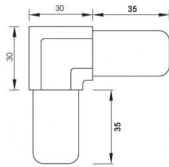

25.4mm 90 Degree Joiner for Glass Balustrade / Pool Fence Top Rail

25.4mm 90 Degree Joiner for Glass Top Rail

- Joins 25.4mm Slotted Tube at a 90 degree angle (on a corner)
- Use for Glass Balustrade or Glass Pool Fence Top Rail
- 316 grade Stainless Steel
- Fit by Welding or epoxy glue
- Available in Mirror or satin finish

Rating: Not Rated Yet

Price
\$ 20.80

\$ 20.80

[Ask a question about this product](#)

Description

- Joins 25.4mm Slotted Tube at a 90 degree angle (on a corner)
- Use for Glass Balustrade or Glass Pool Fence Top Rail
- 316 grade Stainless Steel
- Fit by Welding or epoxy glue
- Available in Mirror or satin finish