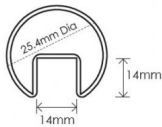

## 25.4mm 5800mm Long Slotted Round Tube for Glass Balustrade / Pool Fence Top Rail

25mm 5800mm Long Glass Top Rail Tube

- 25.4mm 5800mm Long Slotted Tube
- Use for Glass Balustrade or Glass Pool Fence Top Rail
- Fits directly onto the top of the glass
- 316 grade Stainless Steel
- 14x14mm Slot
- Install with glazing rubber or silicon directly to the glass
- Available in Mirror or satin finish

Rating: Not Rated Yet

**Price**

\$ 163.00

\$ 163.00

[Ask a question about this product](#)

**Description**

- 25.4mm 5800mm Long Slotted Tube
- Use for Glass Balustrade or Glass Pool Fence Top Rail
- Fits directly onto the top of the glass
- 316 grade Stainless Steel
- 14x14mm Slot
- Install with glazing rubber or silicon directly to the glass
- Available in Mirror or satin finish