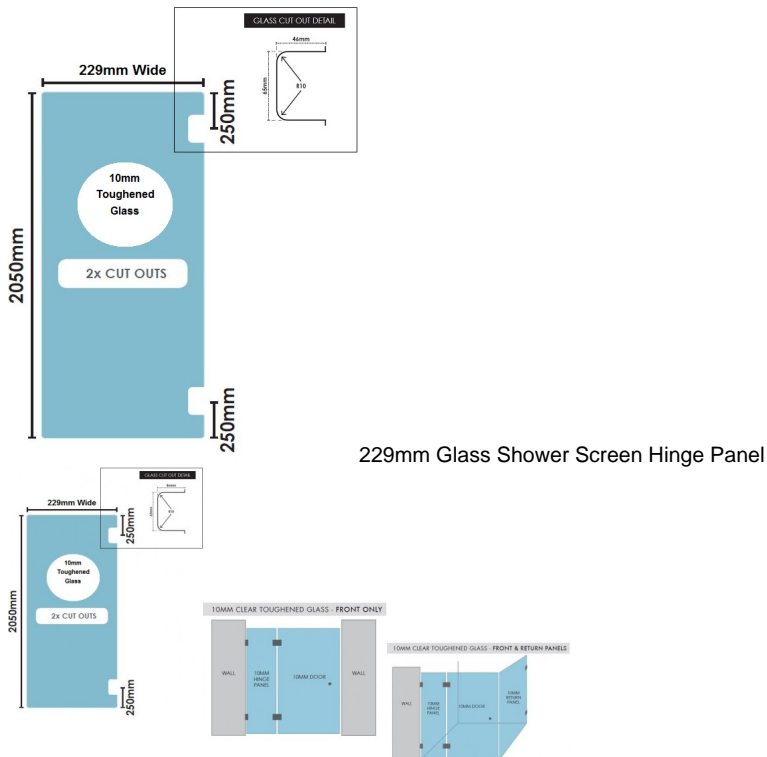

## 229(w)x2050(h)x10mm Glass Shower Screen Hinge Panel

- Width: 229mm
- Height: 2050mm
- Thickness: 10mm
- Weight: 12kg
- Allow a 3mm Gap between the wall and glass and a 5mm Gap between this panel and the door.

When installed using U Channel:

- When installed with a 600mm door in a corner configuration using a return panel the overall width will be 858mm
- When installed with a 600mm door between two wall the overall width will be 848mm

Rating: Not Rated Yet

**Price**  
\$ 72.00

\$ 72.00

[Ask a question about this product](#)

Description

- Width: 229mm
- Height: 2050mm
- Thickness: 10mm
- Weight: 12kg
- Allow a 3mm Gap between the wall and glass and a 5mm Gap between this panel and the door.