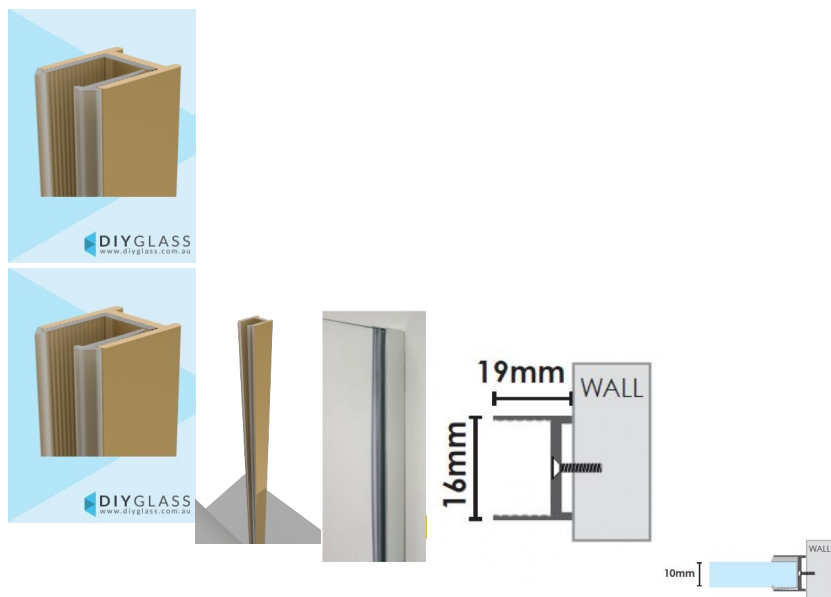

## 19mm Wide 2100mm Long Brushed Brass / Gold Shower Screen Aluminium U Channel

- 19mm Slimline Anodised Aluminium Channel
- Adds 8mm to the overall glass width
- Brushed Brass / Gold Finish
- Dry Glaze System - No need for silicon in glass
- Suits 10mm Glass
- Consider using where the wall is out of square (up to 6mm) or where a slimline channel looks is desired
- Unique Aluminium extrusion has internal ribs which hold secure 2part Clear Glazing PVC
- Fast Installation
- U-Channel & 2 Part Glazing PVC Included

### Description

- 19mm Slimline Anodised Aluminium Channel
- Adds 8mm to the overall glass width
- Brushed Brass / Gold Finish
- Dry Glaze System - No need for silicon in glass
- Suits 10mm Glass
- Consider using where the wall is out of square (up to 6mm) or where a slimline channel looks is desired

## Brushed Gold Glass Shower Screen Wall Channel

---

- Unique Aluminium extrusion has internal ribs which hold secure 2part Clear Glazing PVC
- Fast Installation
- U-Channel & 2 Part Glazing PVC Included