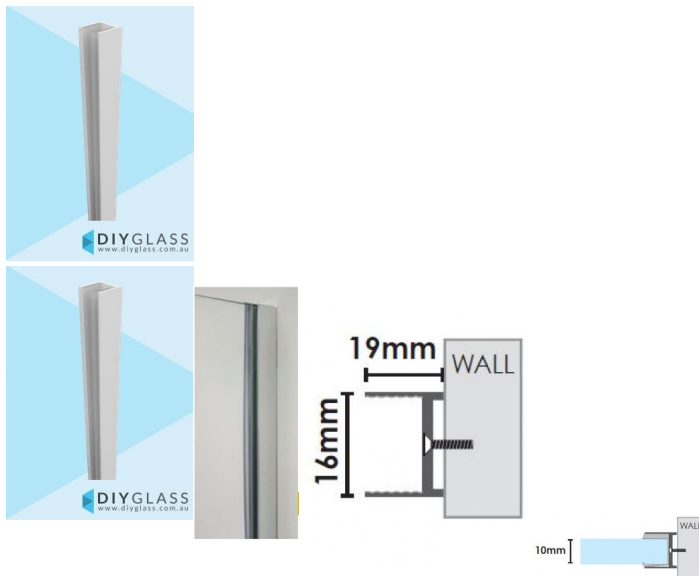

## Matt White 19mm Deep 2100mm Long Shower Screen Wall Channel

- 19mm Slimline Aluminium Channel
- Adds 8mm to the overall glass width
- Matt White Finish
- Dry Glaze System - No need for silicon in glass
- Suits 10mm Glass
- Consider using where the wall is out of square (up to 6mm) or where a slimline channel looks is desired
- Unique Aluminium extrusion has internal ribs which hold secure 2part Clear Glazing PVC
- Fast Installation
- U-Channel & 2 Part Glazing PVC Included

Rating: Not Rated Yet

**Price**

\$ 52.00

\$ 52.00

[Ask a question about this product](#)

**Description**

- 19mm Slimline Aluminium Channel
- Adds 8mm to the overall glass width
- Matt White Finish
- Dry Glaze System - No need for silicon in glass
- Suits 10mm Glass
- Consider using where the wall is out of square (up to 6mm) or where a slimline channel looks is desired
- Unique Aluminium extrusion has internal ribs which hold secure 2part Clear Glazing PVC
- Fast Installation
- U-Channel & 2 Part Glazing PVC Included