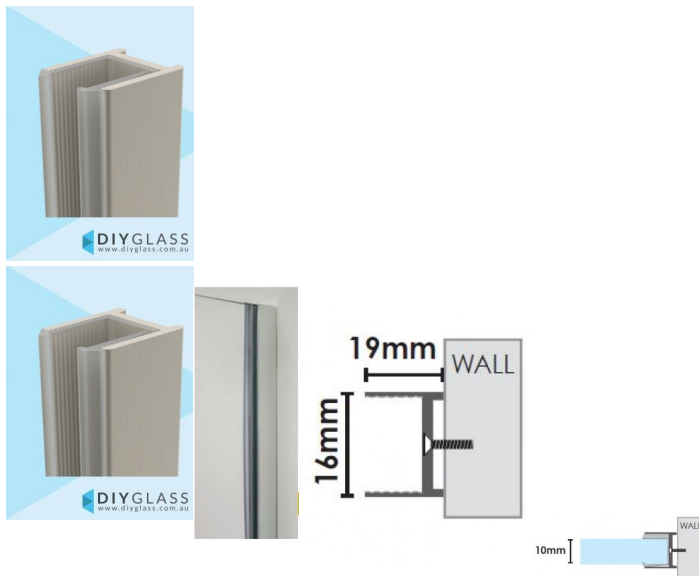

## Brushed Nickel 19mm Deep 2100mm Long Shower Screen Wall Channel

- 19mm Slimline Aluminium Channel
- Adds 8mm to the overall glass width
- Matt White Finish
- Dry Glaze System - No need for silicon in glass
- Suits 10mm Glass
- Consider using where the wall is out of square (up to 6mm) or where a slimline channel looks is desired
- Unique Aluminium extrusion has internal ribs which hold secure 2part Clear Glazing PVC
- Fast Installation
- U-Channel & 2 Part Glazing PVC Included

Rating: Not Rated Yet

**Price**

\$ 52.00

\$ 52.00

[Ask a question about this product](#)

**Description**

- 19mm Slimline Aluminium Channel
- Adds 8mm to the overall glass width
- Matt White Finish
- Dry Glaze System - No need for silicon in glass
- Suits 10mm Glass
- Consider using where the wall is out of square (up to 6mm) or where a slimline channel looks is desired
- Unique Aluminium extrusion has internal ribs which hold secure 2part Clear Glazing PVC
- Fast Installation
- U-Channel & 2 Part Glazing PVC Included