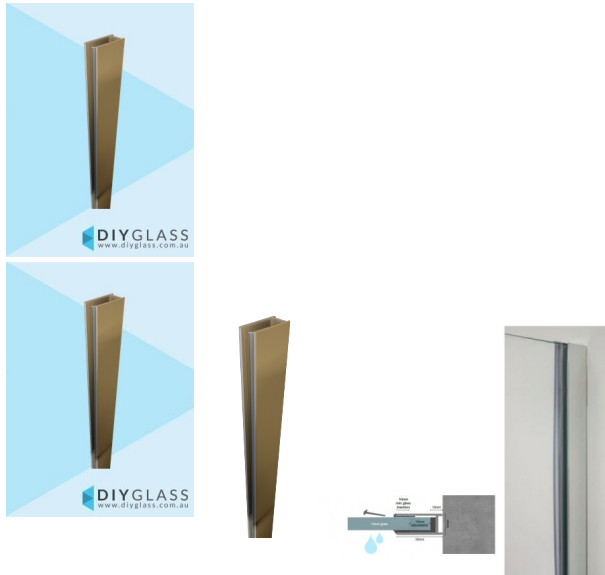

## 35mm Deep 2100mm Long Brushed Brass / Gold Shower Screen Aluminium U Channel

- 35mm Deep Anodised Aluminium Channel
- Adds 10mm to 25mm to the overall glass width
- Brushed Gold Finish
- Dry Glaze System - No need for silicon in glass
- Suits 10mm Glass
- Consider using where the wall is out of square (up to 15mm) or where a slimline channel looks is desired
- Unique Aluminium extrusion has internal ribs which hold secure 2part Clear Glazing PVC
- Fast Installation
- U-Channel & 2 Part Glazing PVC Included

### Description

- 35mm Deep Anodised Aluminium Channel
- Adds 10mm to 25mm to the overall glass width
- Brushed Gold Finish
- Dry Glaze System - No need for silicon in glass
- Suits 10mm Glass
- Consider using where the wall is out of square (up to 15mm) or where a slimline channel looks is desired
- Unique Aluminium extrusion has internal ribs which hold secure 2part Clear Glazing PVC

## Brushed Gold Glass Shower Screen Wall Channel

---

- Fast Installation
- U-Channel & 2 Part Glazing PVC Included