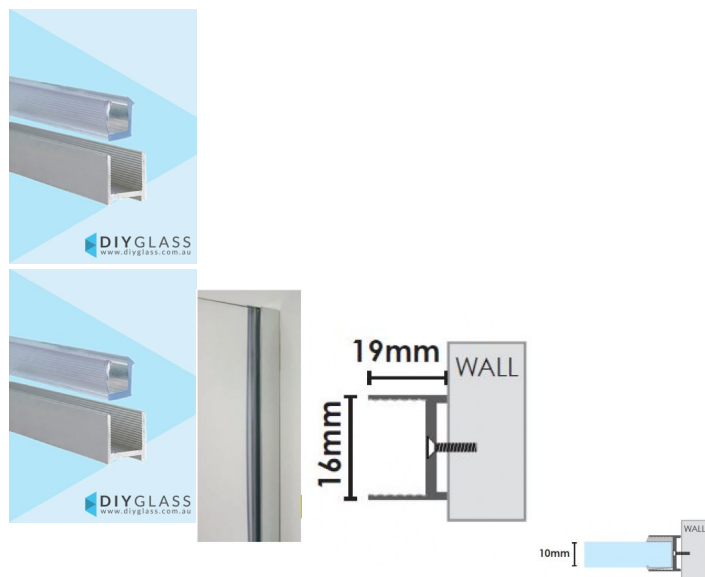

19mm Deep 2100mm Long Satin Shower Screen Aluminium U Channel

- 19mm Slimline Anodised Aluminium Channel
- Adds 8mm to the overall glass width
- Satin Finish
- Dry Glaze System - No need for silicon in glass
- Suits 10mm Glass
- Consider using where the wall is out of square (up to 6mm) or where a slimline channel looks is desired
- Unique Aluminium extrusion has internal ribs which hold secure 2part Clear Glazing PVC
- Fast Installation
- U-Channel & 2 Part Glazing PVC Included

Rating: Not Rated Yet

Price

\$ 48.00

\$ 48.00

[Ask a question about this product](#)

Description

- 19mm Slimline Anodised Aluminium Channel
- Adds 8mm to the overall glass width
- Satin Finish
- Dry Glaze System - No need for silicon in glass
- Suits 10mm Glass
- Consider using where the wall is out of square (up to 6mm) or where a slimline channel looks is desired
- Unique Aluminium extrusion has internal ribs which hold secure 2part Clear Glazing PVC
- Fast Installation
- U-Channel & 2 Part Glazing PVC Included