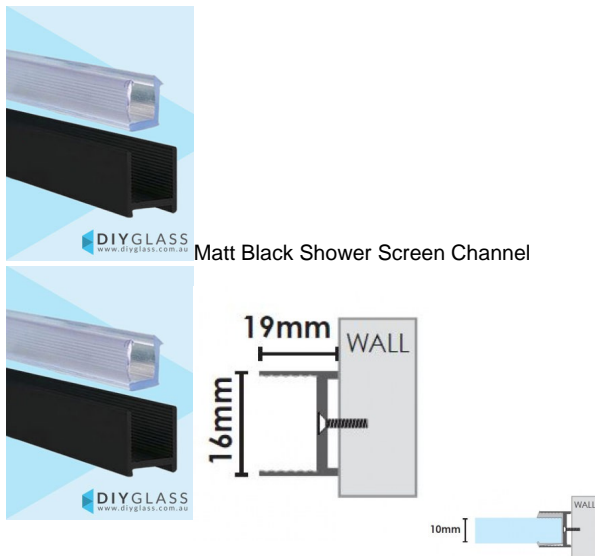

19mm Wide 2100mm long Matt Black Shower Screen Aluminium U Channel

- 19mm Slimline Anodised Aluminium Channel
- Adds 8mm to the overall glass width
- Matt Black Finish
- Dry Glaze System - No need for silicon in glass
- Suits 10mm Glass
- Consider using where the wall is out of square (up to 6mm) or where a slimline channel looks is desired
- Unique Aluminium extrusion has internal ribs which hold secure 2part Clear Glazing PVC
- Fast Installation
- U-Channel & 2 Part Glazing PVC Included

Rating: Not Rated Yet

Price
\$ 53.00

\$ 53.00

[Ask a question about this product](#)

Description

- 19mm Slimline Anodised Aluminium Channel
- Adds 8mm to the overall glass width
- Matt Black Finish
- Dry Glaze System - No need for silicon in glass
- Suits 10mm Glass
- Consider using where the wall is out of square (up to 6mm) or where a slimline channel looks is desired
- Unique Aluminium extrusion has internal ribs which hold secure 2part Clear Glazing PVC
- Fast Installation
- U-Channel & 2 Part Glazing PVC Included