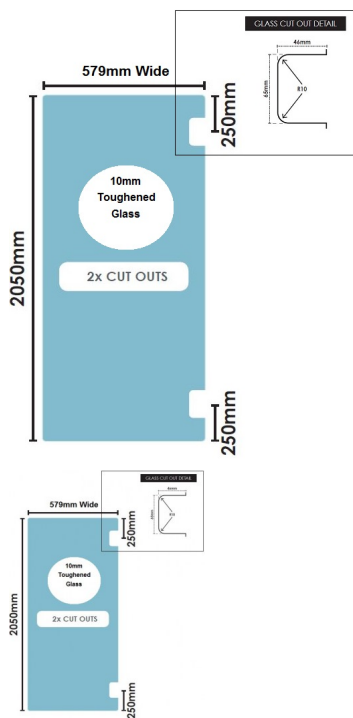

579(w)x2050(h)x10mm Glass Shower Screen Hinge Panel

579mm Glass Shower Screen Hinge Panel

- Width: 579mm
- Height: 2050mm
- Thickness: 10mm
- Weight: 30kg
- Allow a 3mm Gap between the wall and glass and a 5mm Gap between this panel and the door.

When installed using Wall Brackets:

- When installed with a 600mm door in a corner configuration using a return panel the overall width will be 1200mm
- When installed with a 600mm door between two wall the overall width will be 1190mm

When installed using U Channel:

- When installed with a 600mm door in a corner configuration using a return panel the overall width will be 1208mm
- When installed with a 600mm door between two wall the overall width will be 1198mm

Rating: Not Rated Yet

Price

\$ 181.00

\$ 181.00

[Ask a question about this product](#)

Description

- Width: 579mm
- Height: 2050mm
- Thickness: 10mm
- Weight: 30kg
- Allow a 3mm Gap between the wall and glass and a 5mm Gap between this panel and the door.