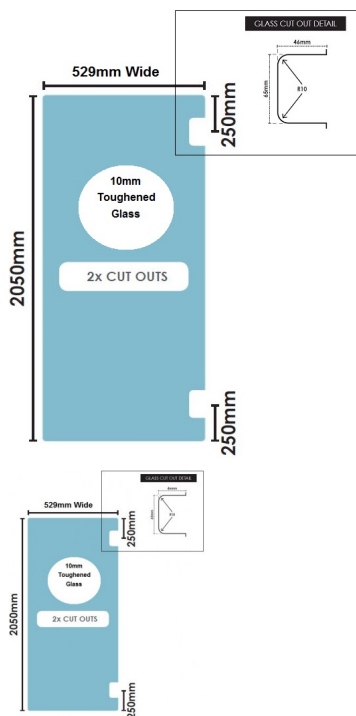

529(w)x2050(h)x10mm Glass Shower Screen Hinge Panel

529mm Glass Shower Screen Hinge Panel

- Width: 529mm
- Height: 2050mm
- Thickness: 10mm
- Weight: 27kg
- Allow a 3mm Gap between the wall and glass and a 5mm Gap between this panel and the door.

When installed using Wall Brackets:

- When installed with a 600mm door in a corner configuration using a return panel the overall width will be 1150mm
- When installed with a 600mm door between two wall the overall width will be 1140mm

When installed using U Channel:

- When installed with a 600mm door in a corner configuration using a return panel the overall width will be 1158mm
- When installed with a 600mm door between two wall the overall width will be 1148mm

Rating: Not Rated Yet

Price

\$ 166.00

\$ 166.00

[Ask a question about this product](#)

Description

- Width: 529mm
- Height: 2050mm
- Thickness: 10mm
- Weight: 27kg
- Allow a 3mm Gap between the wall and glass and a 5mm Gap between this panel and the door.