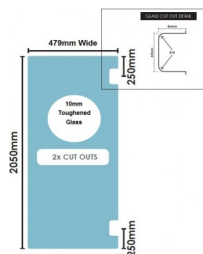

## 479(w)x2050(h)x10mm Glass Shower Screen Hinge Panel

479mm Glass Shower Screen Hinge Panel

- Width: 479mm
- Height: 2050mm
- Thickness: 10mm
- Weight: 24kg
- Allow a 3mm Gap between the wall and glass and a 5mm Gap between this panel and the door.

When installed using Wall Brackets:

- When installed with a 600mm door in a corner configuration using a return panel the overall width will be 1100mm
- When installed with a 600mm door between two wall the overall width will be 1090mm

When installed using U Channel:

- When installed with a 600mm door in a corner configuration using a return panel the overall width will be 1108mm
- When installed with a 600mm door between two wall the overall width will be 1098mm

## When installed using U Channel:

- When installed with a 600mm door in a corner configuration using a return panel the overall width will be 1108mm
- When installed with a 600mm door between two wall the overall width will be 1098mm