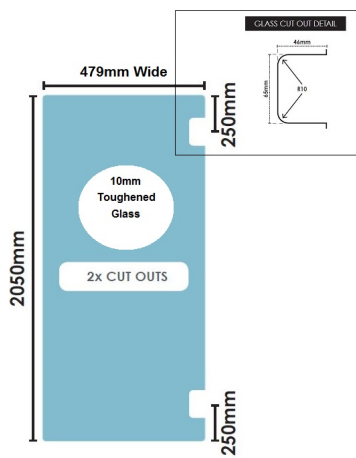

## 479(w)x2050(h)x10mm Glass Shower Screen Hinge Panel

479mm Glass Shower Screen Hinge Panel

- Width: 479mm
- Height: 2050mm
- Thickness: 10mm
- Weight: 24kg
- Allow a 3mm Gap between the wall and glass and a 5mm Gap between this panel and the door.

When installed using Wall Brackets:

- When installed with a 600mm door in a corner configuration using a return panel the overall width will be 1100mm
- When installed with a 600mm door between two wall the overall width will be 1090mm

When installed using U Channel:

- When installed with a 600mm door in a corner configuration using a return panel the overall width will be 1108mm
- When installed with a 600mm door between two wall the overall width will be 1098mm

## Description

- Width: 479mm
- Height: 2050mm
- Thickness: 10mm
- Weight: 24kg
- Allow a 3mm Gap between the wall and glass and a 5mm Gap between this panel and the door.