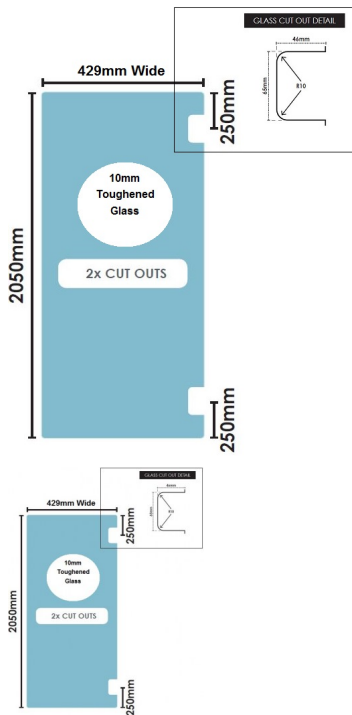

429(w)x2050(h)x10mm Glass Shower Screen Hinge Panel

429mm Glass Shower Screen Hinge Panel

- Width: 429mm
- Height: 2050mm
- Thickness: 10mm
- Weight: 22kg
- Allow a 3mm Gap between the wall and glass and a 5mm Gap between this panel and the door.

When installed using Wall Brackets:

- When installed with a 600mm door in a corner configuration using a return panel the overall width will be 1050mm
- When installed with a 600mm door between two wall the overall width will be 1040mm

When installed using U Channel:

- When installed with a 600mm door in a corner configuration using a return panel the overall width will be 1058mm
- When installed with a 600mm door between two wall the overall width will be 1048mm

Rating: Not Rated Yet

Price

\$ 134.00

\$ 134.00

[Ask a question about this product](#)

Description

- Width: 429mm
- Height: 2050mm
- Thickness: 10mm
- Weight: 22kg
- Allow a 3mm Gap between the wall and glass and a 5mm Gap between this panel and the door.