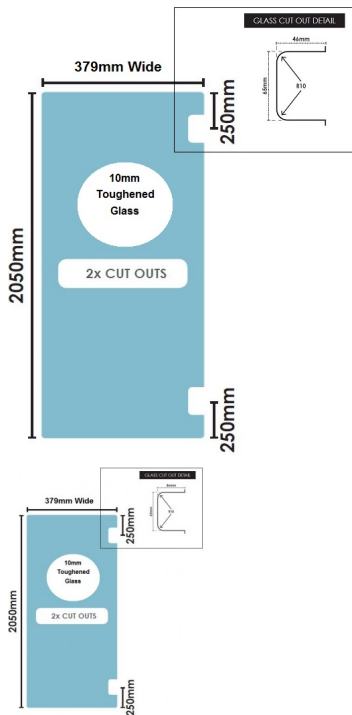

379(w)x2050(h)x10mm Glass Shower Screen Hinge Panel

379mm Glass Shower Screen Hinge Panel

- Width: 379mm
- Height: 2050mm
- Thickness: 10mm
- Weight: 19kg
- Allow a 3mm Gap between the wall and glass and a 5mm Gap between this panel and the door.

When installed using Wall Brackets:

- When installed with a 600mm door in a corner configuration using a return panel the overall width will be 1000mm
- When installed with a 600mm door between two wall the overall width will be 990mm

When installed using U Channel:

- When installed with a 600mm door in a corner configuration using a return panel the overall width will be 1008mm
- When installed with a 600mm door between two wall the overall width will be 998mm

Rating: Not Rated Yet

Price

\$ 118.00

\$ 118.00

[Ask a question about this product](#)

Description

- Width: 379mm
- Height: 2050mm
- Thickness: 10mm
- Weight: 19kg
- Allow a 3mm Gap between the wall and glass and a 5mm Gap between this panel and the door.