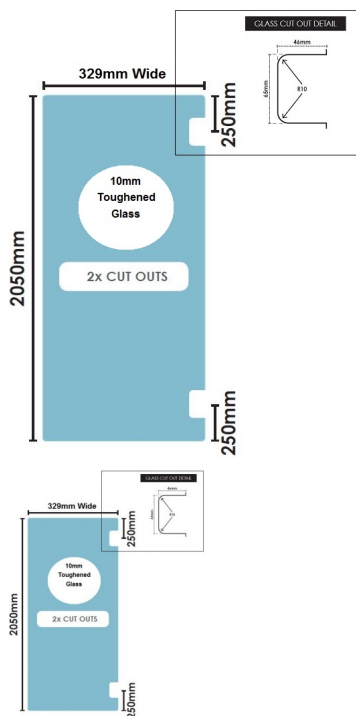

## 329(w)x2050(h)x10mm Glass Shower Screen Hinge Panel

329mm Glass Shower Screen Hinge Panel

- Width: 329mm
- Height: 2050mm
- Thickness: 10mm
- Weight: 17kg
- Allow a 3mm Gap between the wall and glass and a 5mm Gap between this panel and the door.

When installed using Wall Brackets:

- When installed with a 600mm door in a corner configuration using a return panel the overall width will be 950mm
- When installed with a 600mm door between two wall the overall width will be 940mm

When installed using U Channel:

- When installed with a 600mm door in a corner configuration using a return panel the overall width will be 958mm
- When installed with a 600mm door between two wall the overall width will be 948mm

Rating: Not Rated Yet

**Price**

\$ 102.00

\$ 102.00

[Ask a question about this product](#)

Description

- Width: 329mm
- Height: 2050mm
- Thickness: 10mm
- Weight: 17kg
- Allow a 3mm Gap between the wall and glass and a 5mm Gap between this panel and the door.