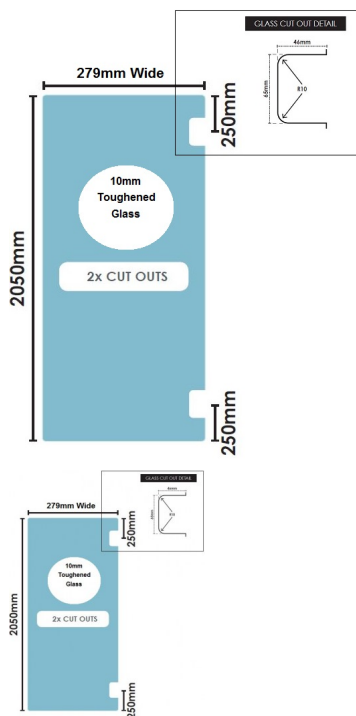

## 279(w)x2050(h)x10mm Glass Shower Screen Hinge Panel

279mm Glass Shower Screen Hinge Panel

- Width: 279mm
- Height: 2050mm
- Thickness: 10mm
- Weight: 14kg
- Allow a 3mm Gap between the wall and glass and a 5mm Gap between this panel and the door.

When installed using Wall Brackets:

- When installed with a 600mm door in a corner configuration using a return panel the overall width will be 900mm
- When installed with a 600mm door between two wall the overall width will be 890mm

When installed using U Channel:

- When installed with a 600mm door in a corner configuration using a return panel the overall width will be 908mm
- When installed with a 600mm door between two wall the overall width will be 898mm

Rating: Not Rated Yet

**Price**

\$ 87.00

\$ 87.00

[Ask a question about this product](#)

Description

- Width: 279mm
- Height: 2050mm
- Thickness: 10mm
- Weight: 14kg
- Allow a 3mm Gap between the wall and glass and a 5mm Gap between this panel and the door.