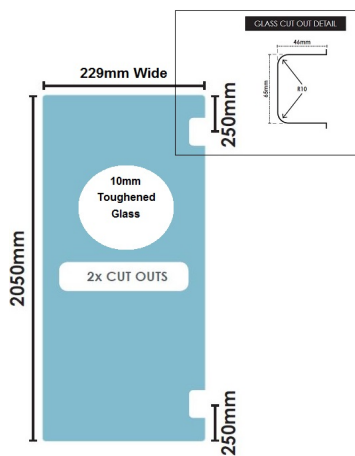

## 229(w)x2050(h)x10mm Glass Shower Screen Hinge Panel

229mm Glass Shower Screen Hinge Panel

- Width: 229mm
- Height: 2050mm
- Thickness: 10mm
- Weight: 12kg
- Allow a 3mm Gap between the wall and glass and a 5mm Gap between this panel and the door.

When installed using Wall Brackets:

- When installed with a 600mm door in a corner configuration using a return panel the overall width will be 850mm
- When installed with a 600mm door between two wall the overall width will be 840mm

When installed using U Channel:

- When installed with a 600mm door in a corner configuration using a return panel the overall width will be 858mm
- When installed with a 600mm door between two wall the overall width will be 848mm

Rating: Not Rated Yet

**Price**

\$ 72.00

\$ 72.00

[Ask a question about this product](#)

Description

- Width: 229mm
- Height: 2050mm
- Thickness: 10mm
- Weight: 12kg
- Allow a 3mm Gap between the wall and glass and a 5mm Gap between this panel and the door.