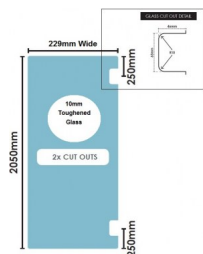

## 229(w)x2050(h)x10mm Glass Shower Screen Hinge Panel

229mm Glass Shower Screen Hinge Panel

- Width: 229mm
- Height: 2050mm
- Thickness: 10mm
- Weight: 12kg
- Allow a 3mm Gap between the wall and glass and a 5mm Gap between this panel and the door.

When installed using Wall Brackets:

- When installed with a 600mm door in a corner configuration using a return panel the overall width will be 850mm
- When installed with a 600mm door between two wall the overall width will be 840mm

When installed using U Channel:

- When installed with a 600mm door in a corner configuration using a return panel the overall width will be 858mm
- When installed with a 600mm door between two wall the overall width will be 848mm

Rating: Not Rated Yet

**Price**

\$ 72.00

\$ 72.00

[Ask a question about this product](#)

Description

- Width: 229mm
- Height: 2050mm
- Thickness: 10mm
- Weight: 12kg
- Allow a 3mm Gap between the wall and glass and a 5mm Gap between this panel and the door.