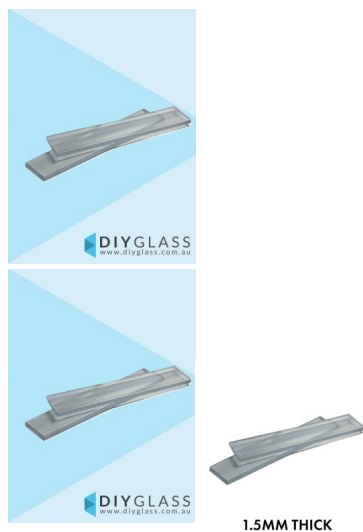

20 x 1.5mm Thick Glass Setting Blocks

- 1.5mm THICK x 10mm WIDE x 50mm LONG CLEAR SETTING BLOCKS
- Pack of 20
- Install under any Hinge or Fixed panel to prevent it from sitting directly onto the tiles
- These are clear so will remain under the glass once the silicon has been applied

Rating: Not Rated Yet

Price

\$ 2.50

\$ 2.50

[Ask a question about this product](#)

Description

- 1.5mm THICK x 10mm WIDE x 50mm LONG CLEAR SETTING BLOCKS
- Pack of 20
- Install under any Hinge or Fixed panel to prevent it from sitting directly onto the tiles
- These are clear so will remain under the glass once the silicon has been applied