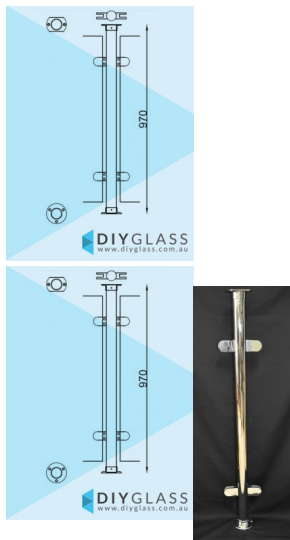

Centre Post - 2 Inch Round Glass Clamp for Timber Rail

2" Round Glass Clamp Centre Post for Timber Rail •Position: Centre •Use: Glass Balustrade •Material: 2" Mirror Finish Tube •Height: 970mm
•Grade: 316 Marine Grade Stainless •Base: 3 Hole Round Flange •Top: 2 Hole Oblong Flange •Glass: Install with 850mm Glass Panels
•Handrail: Install with Timber Handrail

Rating: Not Rated Yet

Price

\$ 250.00

\$ 250.00

[Ask a question about this product](#)

Description

- Position: Centre
- Use: Glass Balustrade
- Material: 2" Mirror Finish Tube
- Height: 970mm
- Grade: 316 Marine Grade Stainless
- Base: 3 Hole Round Flange
- Top: 2 Hole Oblong Flange
- Glass: Install with 850mm Glass Panels
- Handrail: Install with Timber Handrail