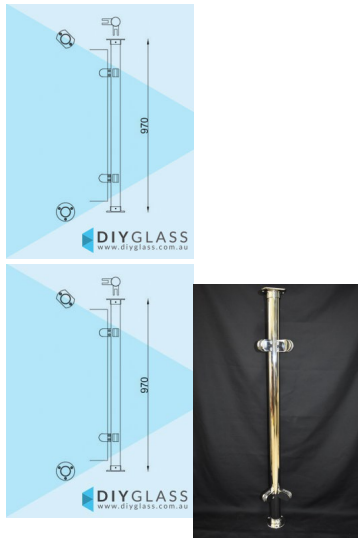

Corner Post - 2 Inch Round Glass Clamp for Timber Rail

2" Round Glass Clamp Corner Post for Timber Rail •Position: Corner •Use: Glass Balustrade •Material: 2" Mirror Finish Tube •Height: 970mm
•Grade: 316 Marine Grade Stainless •Base: 3 Hole Round Flange •Top: 2 Hole Oblong Flange •Glass: Install with 850mm Glass Panels
•Handrail: Install with Timber Handrail

Rating: Not Rated Yet

Price

\$ 250.00

\$ 250.00

[Ask a question about this product](#)

Description

- Position: Corner
- Use: Glass Balustrade
- Material: 2" Mirror Finish Tube
- Height: 970mm
- Grade: 316 Marine Grade Stainless
- Base: 3 Hole Round Flange
- Top: 2 Hole Oblong Flange
- Glass: Install with 850mm Glass Panels
- Handrail: Install with Timber Handrail