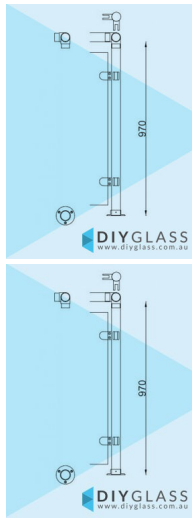

Corner Post - 2 Inch Round Glass Clamp Post for Stainless Rail

2" Round Glass Clamp Corner Post for Stainless Top Rail •Position: Corner •Use: Glass Balustrade •Material: 2" Mirror Finish Tube •Height: 970mm •Grade: 316 Marine Grade Stainless •Base: 3 Hole Round Flange •Top: 90 Degree Tee Flush Joiner •Glass: Install with 850mm Glass Panels •Handrail: Install with 2 Inch Round Stainless Top Rail

Rating: Not Rated Yet

Price

\$ 257.00

\$ 257.00

[Ask a question about this product](#)

Description

- Position: Corner
- Use: Glass Balustrade
- Material: 2" Mirror Finish Tube
- Height: 970mm
- Grade: 316 Marine Grade Stainless
- Base: 3 Hole Round Flange
- Top: 90 Degree Tee Flush Joiner
- Glass: Install with 850mm Glass Panels
- Handrail: Install with 2 Inch Round Stainless Top Rail