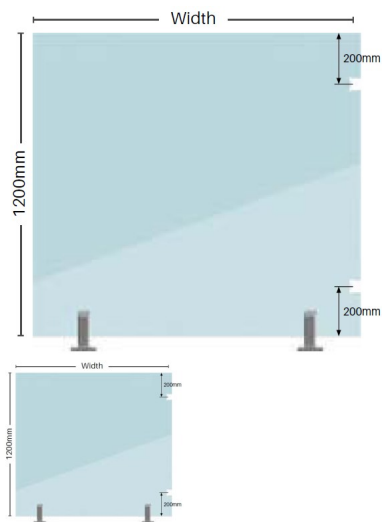

1800 x 1200mm Premium Soft Close Hinge Panels

Premium Soft Close Glass Gate Hinge Panel. Used to swing a glass gate off.

- Width: 1800mm
- Height: 1200mm
- Thickness: 12mm
- Weight: 65kg
- Cutouts: 2 x Cutouts to suit premium soft close hinges

Glass is certified to Australian Standards

Rating: Not Rated Yet

Price

\$ 159.00

\$ 159.00

[Ask a question about this product](#)

Description

Premium Soft Close Glass Gate Hinge Panel. Used to swing a glass gate off.

- Width: 1800mm
- Height: 1200mm
- Thickness: 12mm
- Weight: 65kg
- Cutouts: 2 x Cutouts to suit premium soft close hinges

Glass is certified to Australian Standards