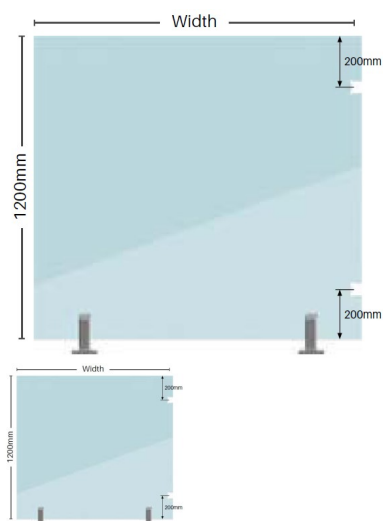

1700 x 1200mm Premium Soft Close Hinge Panels

Premium Soft Close Glass Gate Hinge Panel. Used to swing a glass gate off.

- Width: 1700mm
- Height: 1200mm
- Thickness: 12mm
- Weight: 61kg
- Cutouts: 2 x Cutouts to suit premium soft close hinges

Glass is certified to Australian Standards

Rating: Not Rated Yet

Price

\$ 154.00

\$ 154.00

[Ask a question about this product](#)

Description

Premium Soft Close Glass Gate Hinge Panel. Used to swing a glass gate off.

- Width: 1700mm
- Height: 1200mm
- Thickness: 12mm
- Weight: 61kg
- Cutouts: 2 x Cutouts to suit premium soft close hinges

Glass is certified to Australian Standards