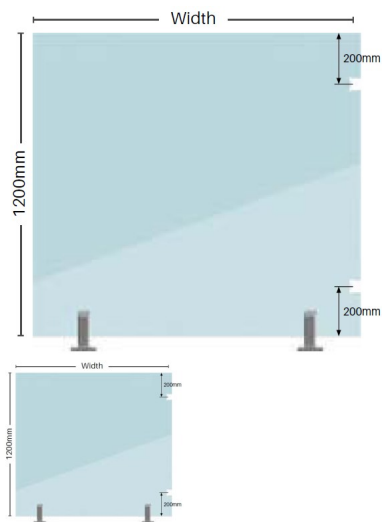

1600 x 1200mm Premium Soft Close Hinge Panels

Premium Soft Close Glass Gate Hinge Panel. Used to swing a glass gate off.

- Width: 1600mm
- Height: 1200mm
- Thickness: 12mm
- Weight: 58kg
- Cutouts: 2 x Cutouts to suit premium soft close hinges

Glass is certified to Australian Standards

Rating: Not Rated Yet

Price

\$ 145.00

\$ 145.00

[Ask a question about this product](#)

Description

Premium Soft Close Glass Gate Hinge Panel. Used to swing a glass gate off.

- Width: 1600mm
- Height: 1200mm
- Thickness: 12mm
- Weight: 58kg
- Cutouts: 2 x Cutouts to suit premium soft close hinges

Glass is certified to Australian Standards