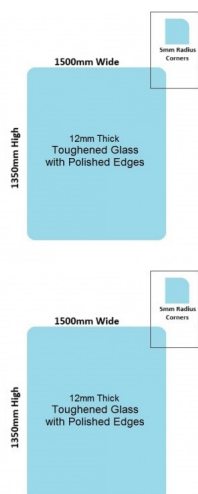

## 1500x1350x12mm Toughened Glass Pool Fence / Balustrade Panels with Polished Edges

Glass is certified to Australian Standards

- Width: 1500mm
- Height: 1350mm
- Thickness: 12mm
- Weight: 61kg

Suitable for installation with:

- Top Mount Friction Spigots
- Face Mount Friction Spigots
- Posts
- Deck Mount Channel
- Side Fix glass clamps

Used for:

- Glass Pool Fencing
- Face Mount Glass Balustrading

It can be installed with a Top Mounted Rail

## 1500 x 1350mm Glass Pool Fence or Balustrade Panel

---

### Description

Glass is certified to Australian Standards

- Width: 1500mm
- Height: 1350mm
- Thickness: 12mm
- Weight: 61kg

Suitable for installation with:

- Top Mount Friction Spigots
- Face Mount Friction Spigots
- Posts
- Deck Mount Channel
- Side Fix glass clamps