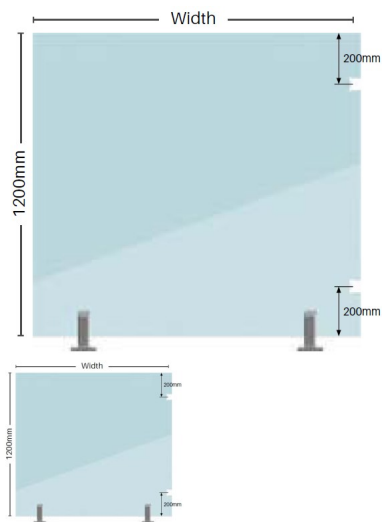

1500 x 1200mm Premium Soft Close Hinge Panels

Premium Soft Close Glass Gate Hinge Panel. Used to swing a glass gate off.

- Width: 1500mm
- Height: 1200mm
- Thickness: 12mm
- Weight: 54kg
- Cutouts: 2 x Cutouts to suit premium soft close hinges

Glass is certified to Australian Standards

Rating: Not Rated Yet

Price

\$ 138.00

\$ 138.00

[Ask a question about this product](#)

Description

Premium Soft Close Glass Gate Hinge Panel. Used to swing a glass gate off.

- Width: 1500mm
- Height: 1200mm
- Thickness: 12mm
- Weight: 54kg
- Cutouts: 2 x Cutouts to suit premium soft close hinges

Glass is certified to Australian Standards