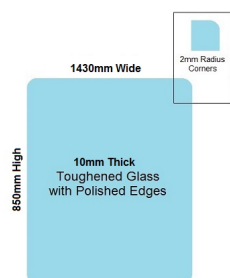

1430x850x10mm Toughened Glass Balustrade Panel with Polished edges

1430 x 850 Toughened Glass Balustrade Panel

Glass is certified to Australian Standards

- Width: 1430mm
- Height: 850mm
- Thickness: 10mm
- Weight: 30kg

Suitable for installation with:

- Posts
- Side Fix glass clamps

Rating: Not Rated Yet

Price

\$ 137.00

\$ 137.00

[Ask a question about this product](#)

Description

Glass is certified to Australian Standards

- Width: 1430mm
- Height: 850mm
- Thickness: 10mm
- Weight: 30kg

1430 x 850 Toughened Glass Balustrade Panel

Suitable for installation with:

- Posts
- Side Fix glass clamps