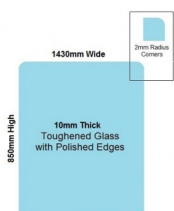

1430x850x10mm Toughened Glass Balustrade Panel with Polished edges

1430 x 850 Toughened Glass Balustrade Panel

Glass is certified to Australian Standards

- Width: 1430mm
- Height: 850mm
- Thickness: 10mm
- Weight: 30kg

Glass is certified to Australian Standards

- Width: 1430mm
- Height: 850mm
- Thickness: 10mm
- Weight: 30kg

1430 x 850 Toughened Glass Balustrade Panel

Suitable for installation with:

- Posts
- Side Fix glass clamps