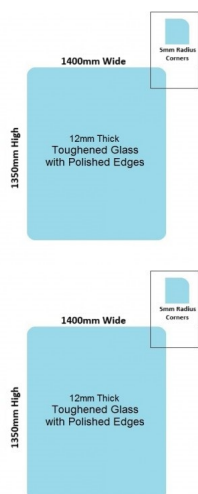

1400x1350x12mm Toughened Glass Pool Fence / Balustrade Panels with Polished Edges

Glass is certified to Australian Standards

- Width: 1400mm
- Height: 1350mm
- Thickness: 12mm
- Weight: 57kg

Suitable for installation with:

- Top Mount Friction Spigots
- Face Mount Friction Spigots
- Posts
- Deck Mount Channel
- Side Fix glass clamps

Used for:

- Glass Pool Fencing
- Face Mount Glass Balustrading

It can be installed with a Top Mounted Rail

Rating: Not Rated Yet

Price

\$ 167.00

\$ 167.00

[Ask a question about this product](#)

1400 x 1350mm Glass Pool Fence or Balustrade Panel

Description

Glass is certified to Australian Standards

- Width: 1400mm
- Height: 1350mm
- Thickness: 12mm
- Weight: 57kg

Suitable for installation with:

- Top Mount Friction Spigots
- Face Mount Friction Spigots
- Posts
- Deck Mount Channel
- Side Fix glass clamps