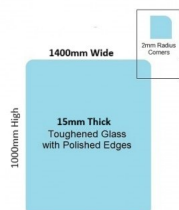

1400x1000x15mm Toughened Glass Balustrade Panel with Polished edges

Toughened Glass Panel for Glass Balustrade

Glass is certified to Australian Standards

- Width: 1400mm
- Height: 1000mm
- Thickness: 15mm
- Weight: 53kg
- Treatment: Toughened and Heat Soaked
- Edges: Polished all 4 sides

Toughened Glass Panel for Glass Balustrade

Glass is certified to Australian Standards

- Width: 1400mm
- Height: 1000mm

1400 x 970 Toughened Glass Balustrade Panel

- Thickness: 15mm
- Weight: 53kg
- Treatment: Toughened and Heat Soaked
- Edges: Polished all 4 sides