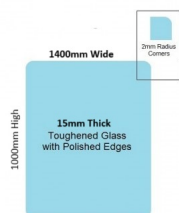

1400x1000x15mm Toughened Glass Balustrade Panel with Polished edges

Toughened Glass Panel for Glass Balustrade

Glass is certified to Australian Standards

- Width: 1400mm
- Height: 1000mm
- Thickness: 15mm
- Weight: 53kg
- Treatment: Toughened and Heat Soaked
- Edges: Polished all 4 sides

Toughened Glass Panel for Glass Balustrade

Glass is certified to Australian Standards

- Width: 1400mm
- Height: 1000mm

1400 x 970 Toughened Glass Balustrade Panel

- Thickness: 15mm
- Weight: 53kg
- Treatment: Toughened and Heat Soaked
- Edges: Polished all 4 sides