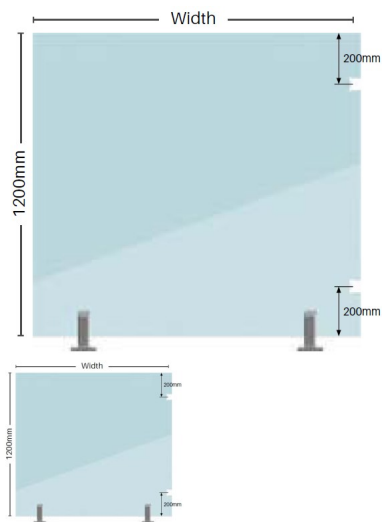

1400 x 1200mm Premium Soft Close Hinge Panels

Premium Soft Close Glass Gate Hinge Panel. Used to swing a glass gate off.

- Width: 1400mm
- Height: 1200mm
- Thickness: 12mm
- Weight: 50kg
- Cutouts: 2 x Cutouts to suit premium soft close hinges

Glass is certified to Australian Standards

Rating: Not Rated Yet

Price

\$ 130.00

\$ 130.00

[Ask a question about this product](#)

Description

Premium Soft Close Glass Gate Hinge Panel. Used to swing a glass gate off.

- Width: 1400mm
- Height: 1200mm
- Thickness: 12mm
- Weight: 50kg
- Cutouts: 2 x Cutouts to suit premium soft close hinges

Glass is certified to Australian Standards