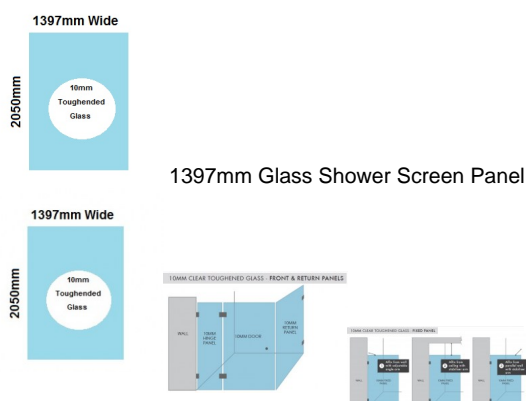

## 1397(w)x2050(h)x10mm Glass Shower Screen Return/Fixed Panel

This panel can be used as a return panel when installing a corner shower or a fixed panel when installing a single panel screen.

- Width: 1397mm
- Height: 2050mm
- Thickness: 10mm
- Weight: 72kg
- Allow a 3mm Gap between the wall and glass and a 3mm Gap between this panel and the door.

Installation Widths:

- 1400mm when installing with a wall bracket
- 1407-1410mm when installing with 19mm U Channel
- 1407-1422mm when installing with 35mm U Channel

Rating: Not Rated Yet

**Price**

\$ 290.00

\$ 290.00

[Ask a question about this product](#)

Description

This panel can be used as a return panel when installing a corner shower or a fixed panel when installing a single panel screen.

- Width: 1397mm
- Height: 2050mm
- Thickness: 10mm
- Weight: 72kg
- Allow a 3mm Gap between the wall and glass and a 3mm Gap between this panel and the door.

Installation Widths:

- 1400mm when installing with a wall bracket
- 1407-1410mm when installing with 19mm U Channel
- 1407-1422mm when installing with 35mm U Channel