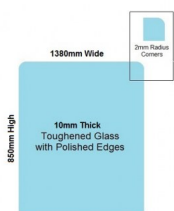

## 1380x850x10mm Toughened Glass Balustrade Panel with Polished edges

1380 x 850 Toughened Glass Balustrade Panel

Glass is certified to Australian Standards

- Width: 1380mm
- Height: 850mm
- Thickness: 10mm
- Weight: 29kg

Glass is certified to Australian Standards

- Width: 1380mm
- Height: 850mm
- Thickness: 10mm
- Weight: 29kg

## 1380 x 850 Toughened Glass Balustrade Panel

---

Suitable for installation with:

- Posts
- Side Fix glass clamps