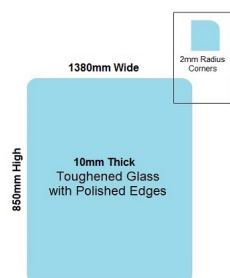

## 1380x850x10mm Toughened Glass Balustrade Panel with Polished edges

1380 x 850 Toughened Glass Balustrade Panel

Glass is certified to Australian Standards

- Width: 1380mm
- Height: 850mm
- Thickness: 10mm
- Weight: 29kg

Suitable for installation with:

- Posts
- Side Fix glass clamps

Rating: Not Rated Yet

**Price**

\$ 132.00

\$ 132.00

[Ask a question about this product](#)

Description

Glass is certified to Australian Standards

- Width: 1380mm
- Height: 850mm
- Thickness: 10mm
- Weight: 29kg

## 1380 x 850 Toughened Glass Balustrade Panel

---

Suitable for installation with:

- Posts
- Side Fix glass clamps