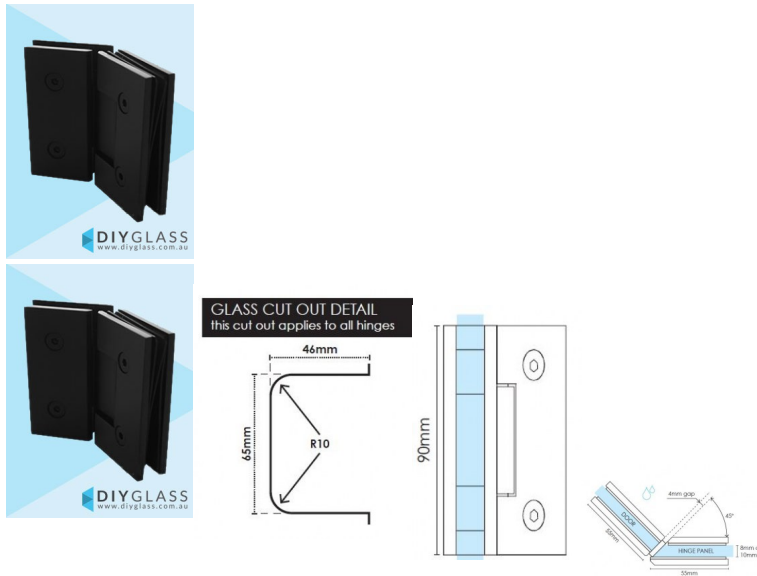

## 135 Degree Glass to Glass Matt Black Shower Screen Door Hinge

2 required per door

- 135 Degree Glass to Glass Hinge
- Matt Black Finish
- Square Finish Edges
- Suitable for 8mm & 10mm Glass
- "D" Style Glass Cutouts
- Self Closing from approximately 25 Degrees
- Dual Action - opens inwards and outwards
- Made from solid brass

### Custom Mitre cut glass required for Hinge Panel

Maximum Door Weight when 2 hinges used is 35kg

Maximum Door Width when 2 hinges used is 800mm

Rating: Not Rated Yet

**Price**  
\$ 88.00

\$ 88.00

[Ask a question about this product](#)

Description

2 required per door

## 135 Degree Glass to Glass Matt Black Shower Hinge

---

- 135 Degree Glass to Glass Hinge
- Matt Black Finish
- Square Finish Edges
- Suitable for 8mm & 10mm Glass
- "D" Style Glass Cutouts
- Self Closing from approximately 25 Degrees
- Dual Action - opens inwards and outwards
- Made from solid brass