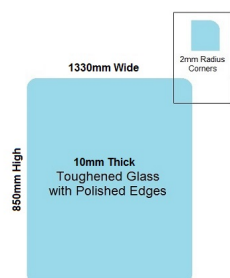

1330x850x10mm Toughened Glass Balustrade Panel with Polished edges

1330 x 850 Toughened Glass Balustrade Panel

Glass is certified to Australian Standards

- Width: 1330mm
- Height: 850mm
- Thickness: 10mm
- Weight: 28kg

Suitable for installation with:

- Posts
- Side Fix glass clamps

Rating: Not Rated Yet

Price

\$ 127.00

\$ 127.00

[Ask a question about this product](#)

Description

Glass is certified to Australian Standards

- Width: 1330mm
- Height: 850mm
- Thickness: 10mm
- Weight: 28kg

1330 x 850 Toughened Glass Balustrade Panel

Suitable for installation with:

- Posts
- Side Fix glass clamps