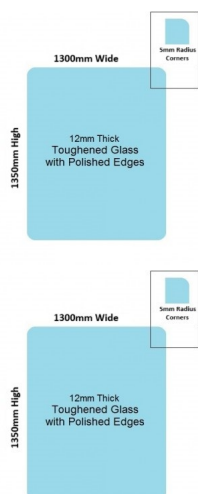

1300x1350x12mm Toughened Glass Pool Fence / Balustrade Panels with Polished Edges

Glass is certified to Australian Standards

- Width: 1300mm
- Height: 1350mm
- Thickness: 12mm
- Weight: 53kg

Suitable for installation with:

- Top Mount Friction Spigots
- Face Mount Friction Spigots
- Posts
- Deck Mount Channel
- Side Fix glass clamps

Used for:

- Glass Pool Fencing
- Face Mount Glass Balustrading

It can be installed with a Top Mounted Rail

Rating: Not Rated Yet

Price

\$ 155.00

\$ 155.00

[Ask a question about this product](#)

1300 x 1350mm Glass Pool Fence or Balustrade Panel

Description

Glass is certified to Australian Standards

- Width: 1300mm
- Height: 1350mm
- Thickness: 12mm
- Weight: 53kg

Suitable for installation with:

- Top Mount Friction Spigots
- Face Mount Friction Spigots
- Posts
- Deck Mount Channel
- Side Fix glass clamps