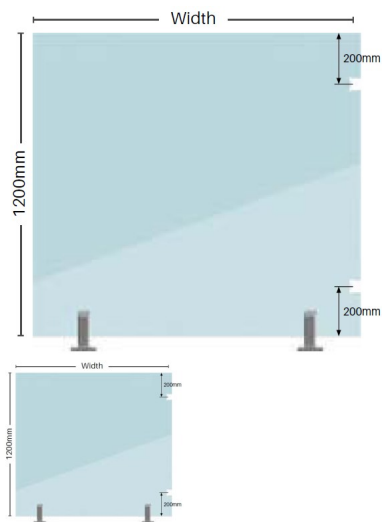

1300 x 1200mm Premium Soft Close Hinge Panels

Premium Soft Close Glass Gate Hinge Panel. Used to swing a glass gate off.

- Width: 1300mm
- Height: 1200mm
- Thickness: 12mm
- Weight: 47kg
- Cutouts: 2 x Cutouts to suit premium soft close hinges

Glass is certified to Australian Standards

Rating: Not Rated Yet

Price

\$ 130.00

\$ 130.00

[Ask a question about this product](#)

Description

Premium Soft Close Glass Gate Hinge Panel. Used to swing a glass gate off.

- Width: 1300mm
- Height: 1200mm
- Thickness: 12mm
- Weight: 47kg
- Cutouts: 2 x Cutouts to suit premium soft close hinges

Glass is certified to Australian Standards